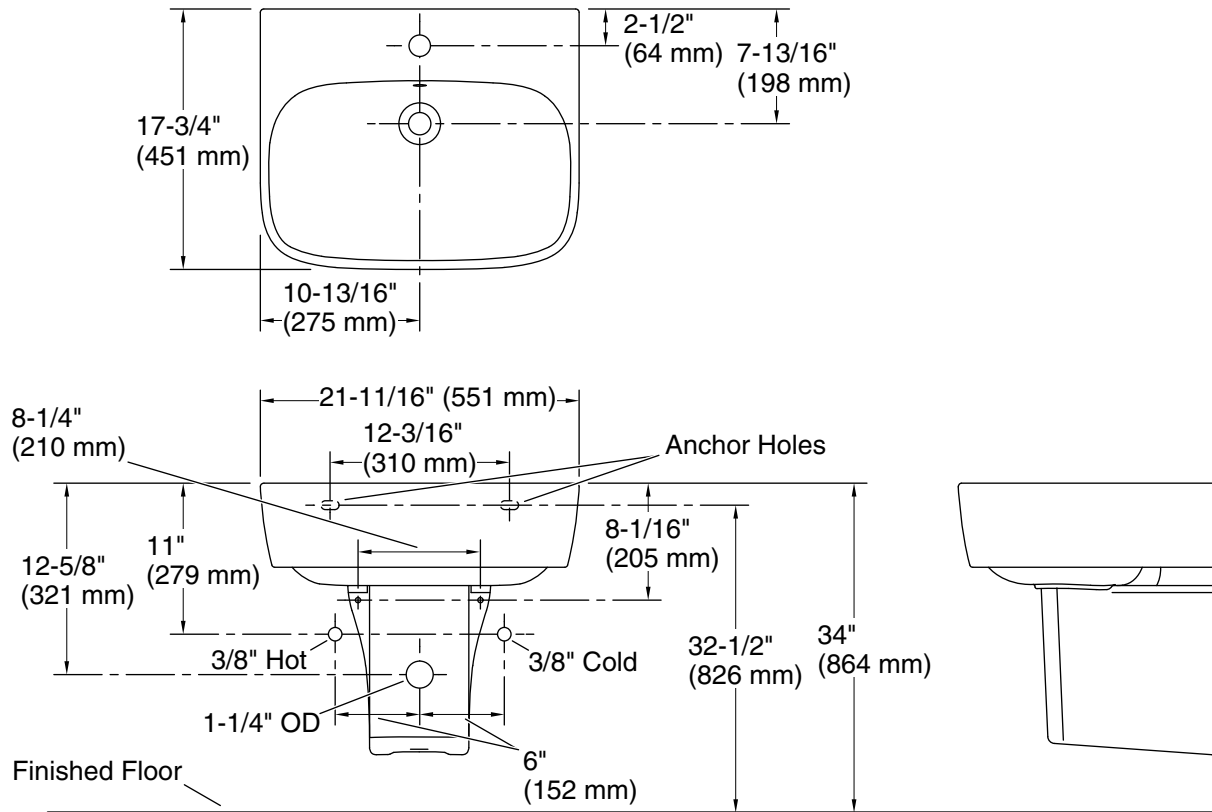

Technical Information

All product dimensions are nominal.

Installation: Wall-mount
Number of deck holes: 1
Drain hole: 1-3/4" (44 mm)

Notes

Install this product according to the installation instructions.